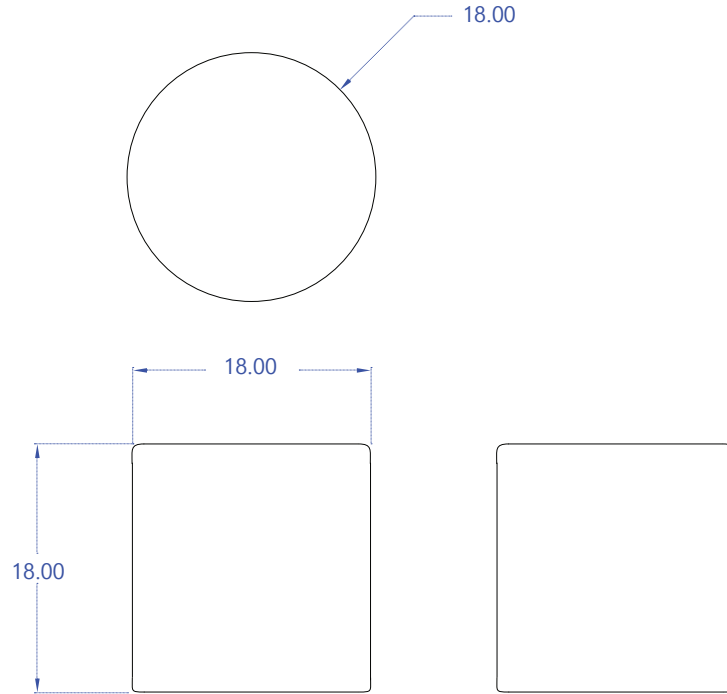

Round Pedestal
Featured: Tamarind, Natural Finish

Round Pedestal

This form, available in many different wood types, is not just a solid slice of a tree but also a reminder of the past through the rings the tops display. Made from polished salvaged logs, this piece is an expression of natural beauty.

Tamarind

Natural, Walnut, Painted, Ebonized Finish

Additional \$300 for Painted Finish

18"H x 16-18"Dia

24"H x 16-18"Dia

\$3,000

\$3,300

Custom sizes and finishes are available upon request. Typical lead-time is 2-3 weeks.