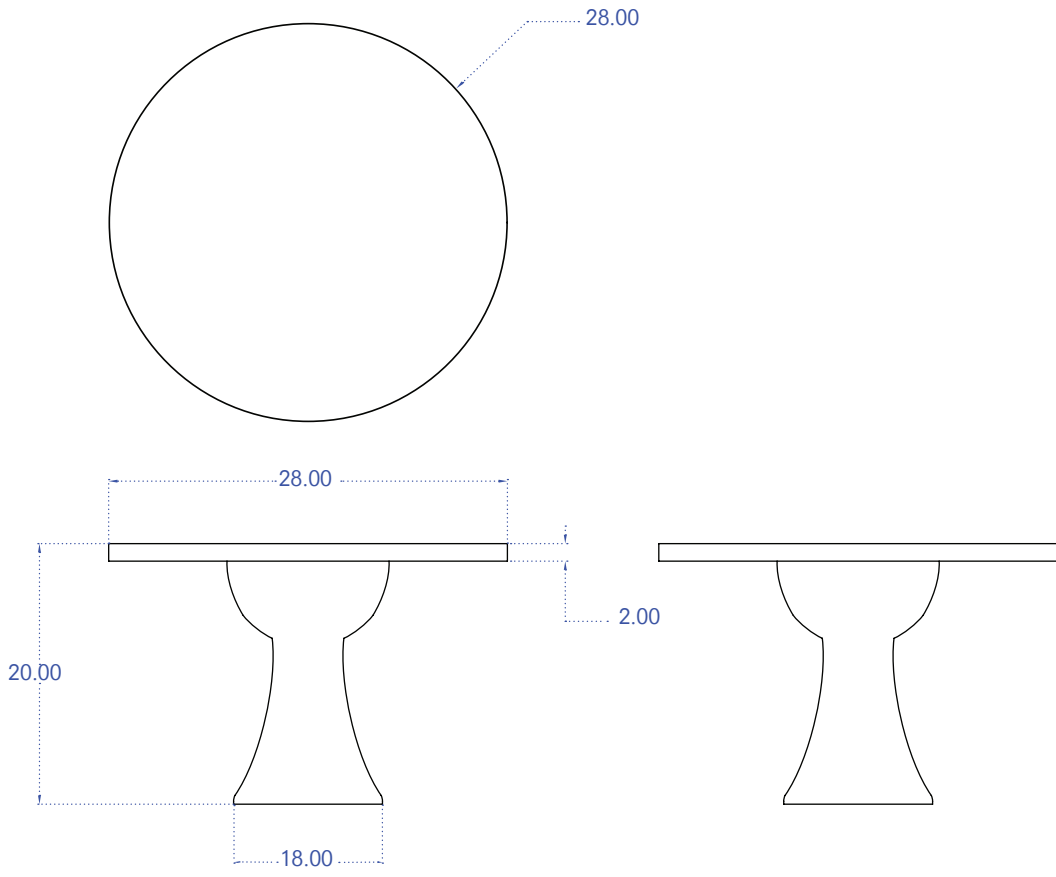

TUCKER ROBBINS

Goblet Side Table
Featured: Solid Kumbuk on Acacia Base, Natural Oil Finish

T: 212.355.3383
F: 212.355.3116

www.tuckerrobbins.com

200 Lexington Ave Suite 504
New York, NY 10016

Goblet Side Table

Inspired by the traditional mortar, whose form invokes the divine feminine spirit of the mother to the Toraja women of Sulawesi, Indonesia, this form now serves as an elegant pedestal base. Carved from solid reclaimed Acacia in the Northern Philippines and finished by hand here in Long Island City, the base is topped with a circular slab which can be customized for both size and finish upon request.

Solid Kumbuk/Mara Top	20"H x 28"Dia	\$6,900
Acacia Base	20"H x 30"Dia	\$7,800
Natural Oil Finish	20"H x 32"Dia	\$8,700
	20"H x 34"Dia	\$9,300

Custom finishes are available upon request. Typical lead-time is 2-3 weeks.
Rush lead-times are available with a 15% upcharge to the order.