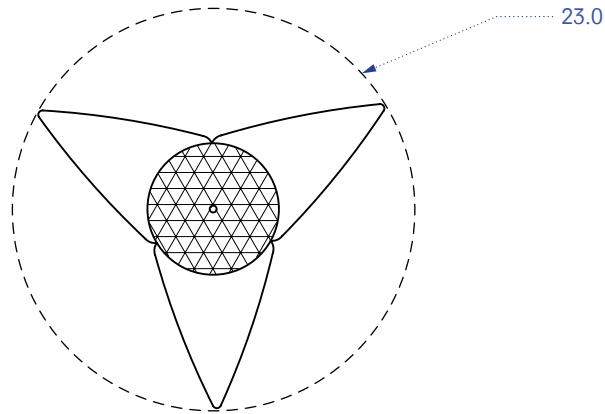

TUCKER ROBBINS

Votive Petal
Featured: Woven Rattan with Walnut Stain and Rice Papering

T: 212.355.3383
F: 212.355.3116

www.tuckerrobbins.com

200 Lexington Ave Suite 504
New York, NY 10016

TUCKER ROBBINS

Votive Petal Pendant Light