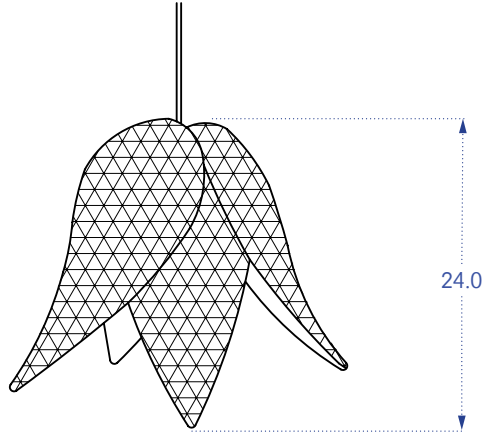

TUCKER ROBBINS

Votive Petal
Featured: Woven Rattan with Walnut Stain and Rice Papering

T: 212.355.3383
F: 212.355.3116

www.tuckerrobbins.com

200 Lexington Ave Suite 504
New York, NY 10016

TUCKER ROBBINS

Votive Petal Pendant Light