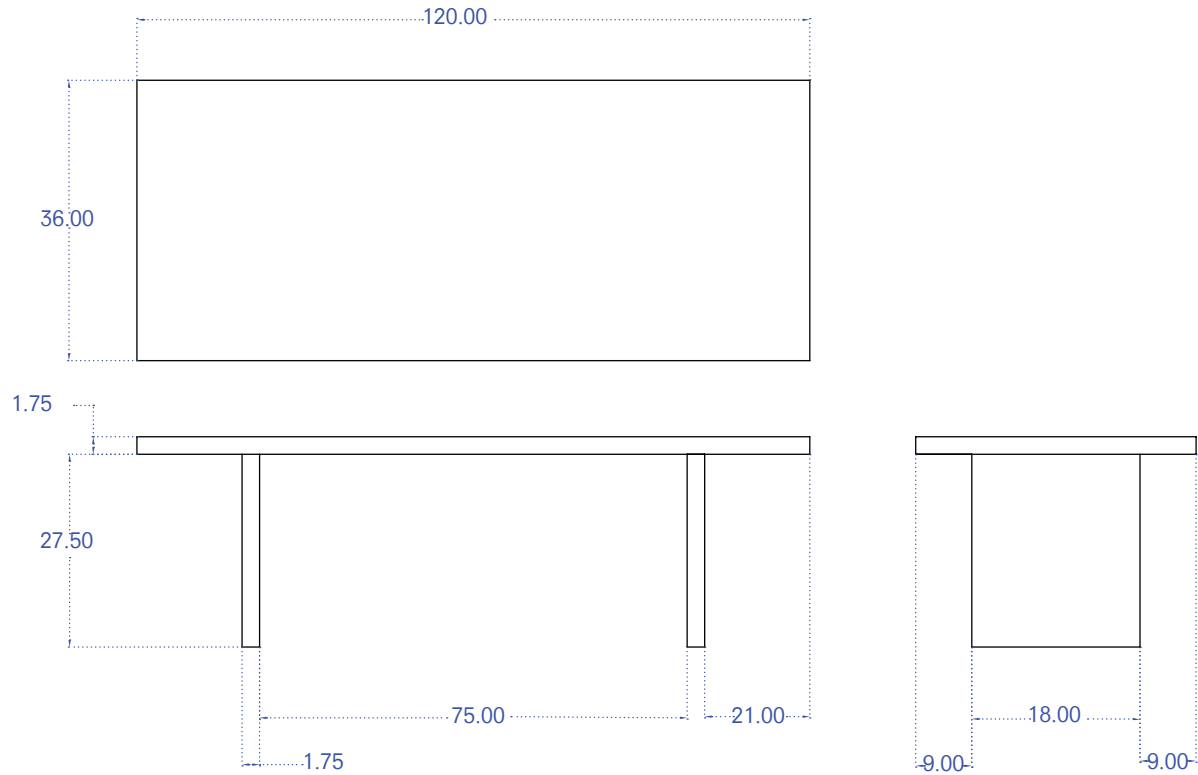

TUCKER ROBBINS

Japanese
Featured: Kumbuk, Natural Finish

T: 212.355.3383
F: 212.355.3116

www.tuckerrobbins.com

200 Lexington Ave Suite 504
New York, NY 10016

Japanese Dining Table

Inspired by the Japanese Geta, this iconic Tucker Robbins table captures the sophisticated functionality of its inspiration. Constructed from solid slabs of wood using locking keyed joints which allow the wood to breathe, each one of these tables with their undulating edges and varying wood grains is truly unique.

Kumbuk, Mara, Satinwood, or Mountain Pine

30" H x 120" L x 36" W \$26,100