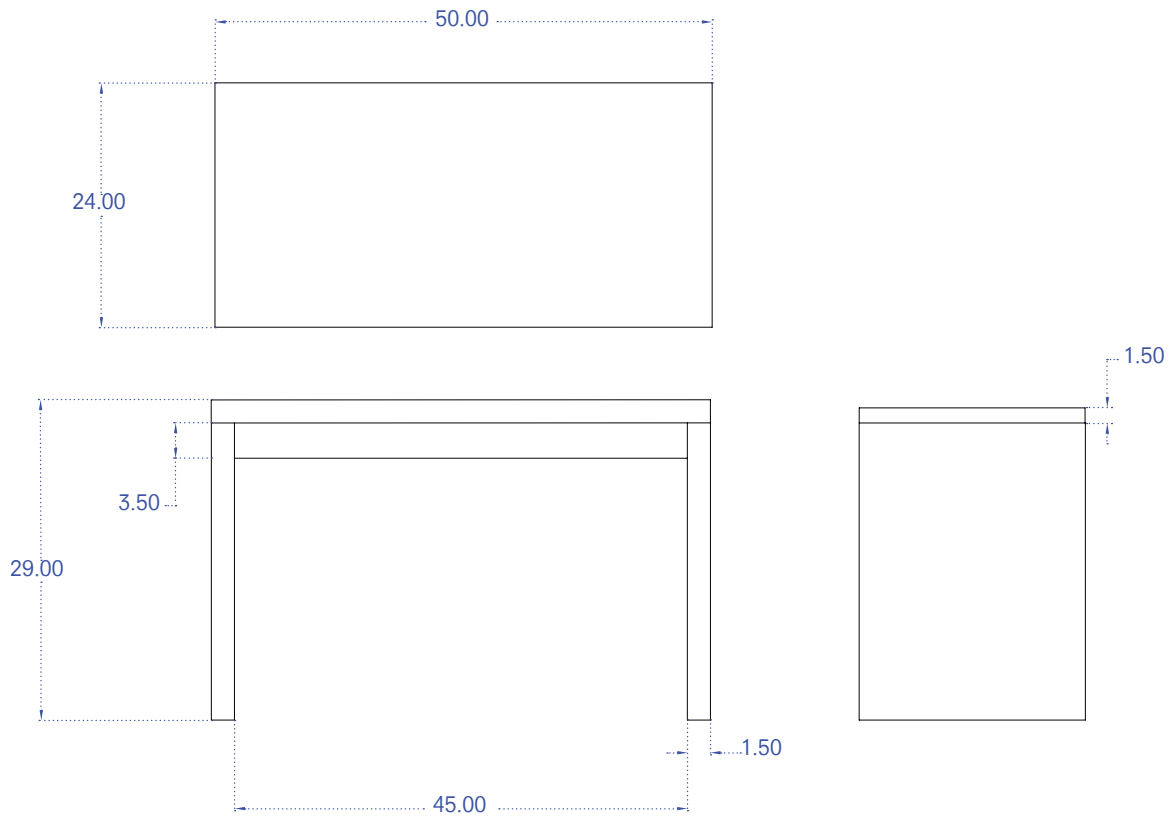

TUCKER ROBBINS

Solid
Featured: Kumbuk, Natural Finish

T: 212.355.3383
F: 212.355.3116

www.tuckerrobbins.com

200 Lexington Ave Suite 504
New York, NY 10016

Solid Desk

Designed with extreme clarity and simplicity in mind, this table was inspired by the work of Mies van der Rohe. Realized in our luxurious exotic hardwoods, the emphasis is placed on craftsmanship and materials here. Constructed with mitred edges and a drawer along the underside, this desk seamlessly combines form and function.

Available in many different woods and finishes

29"H x 50"L x 24"W

\$12,600