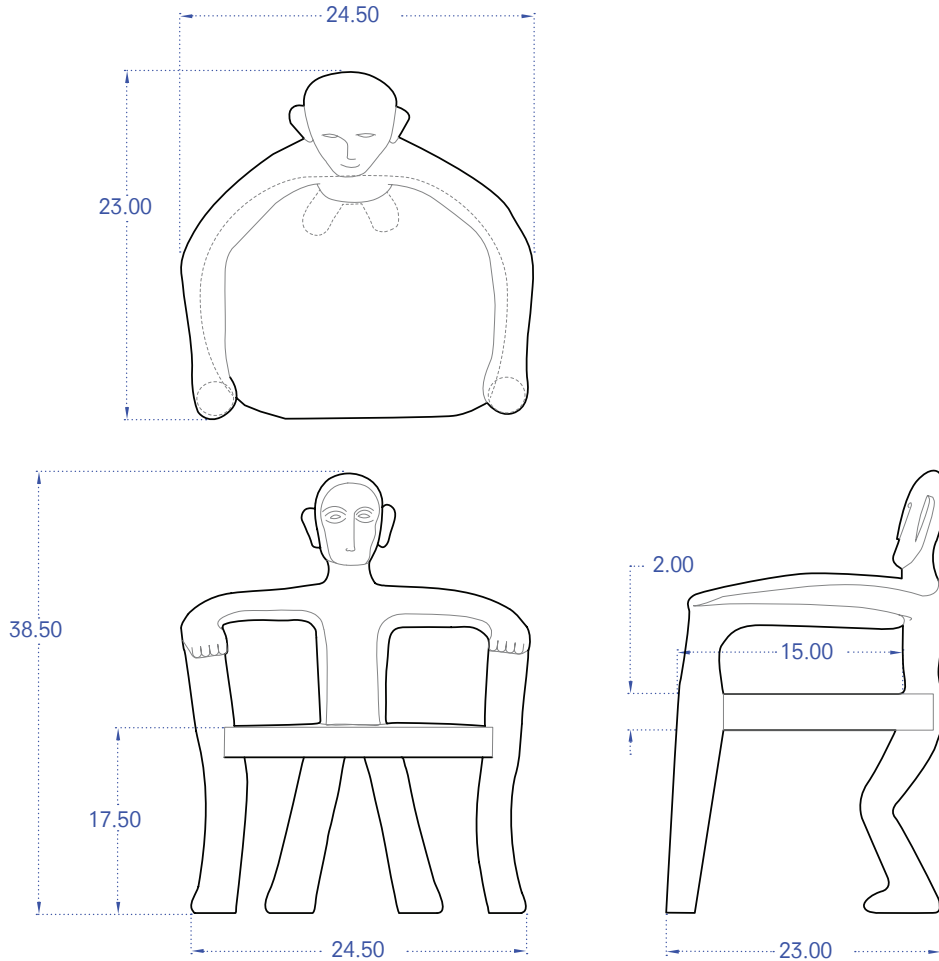

## Human Chair

Inspired by the Bulol or Ifugao Rice God carvings traditionally carved from Narra wood symbolizing wealth, happiness and well being, Tucker reinterpreted this sacred form in Acacia wood to become one of his most notable designs.

Intended to embody the spirit of its predecessor, the presence of this chair brings positive energy to virtually any space.

Tropical Hardwood  
Ebonized Finish

38.5"H x 24.5"W x 23"D

\$4,800