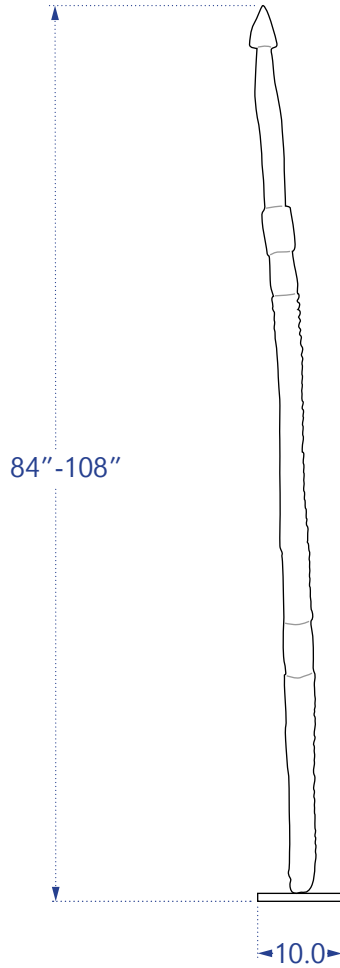

TUCKER ROBBINS

Finial Posts
Featured: Solid African Wood

Finial Post

Found at the apex of thatched houses, these finial posts were used both as structure and decoration by the Nupe tribe of Nigeria. The 'toothed' sections helped to hold the straw in place, and upper section would rise over the top of the straw as decoration and as a totemic symbol.

Solid African Wood
Steel Stand
No Finish

84-108"H x 2-3" Thick
\$2520 (each)